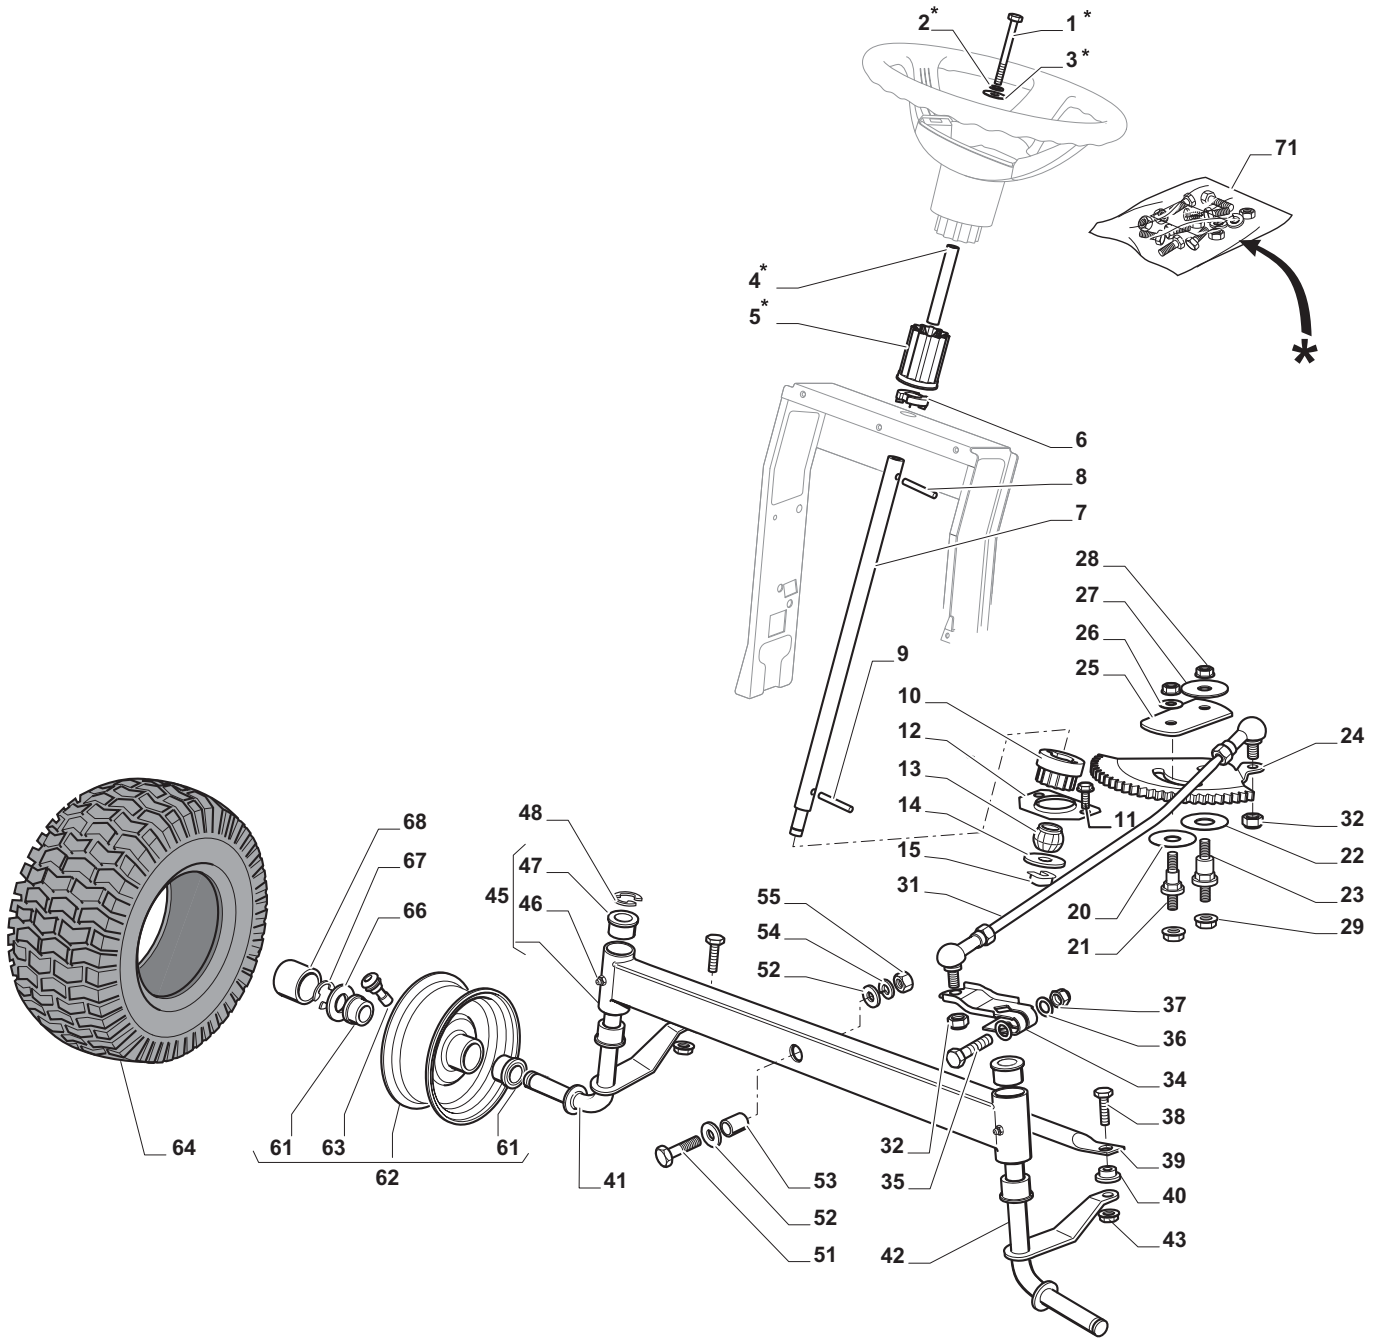

THIS INFORMATION IS NOT INTENDED FOR SALE OR RESALE, AND THIS NOTICE MUST REMAIN ON ALL COPIES.

Chassis				
POSITION	CODE	Q.TY	DESCRIPTION	NOTES
1	24487998/0	1	Cotter Pin	
2	25510079/0	2	Pin	
3	12154210/0	2	Nut	
4	12735599/0	2	Screw	
5	325547225/0	1	Right Plate	
6	325547227/0	1	Left Plate	
11	382785169/1	1	Steering Column Support	
12	125943009/0	4	Screw	
13	325785331/1	1	Right Seat Support	
14	325785333/1	1	Left Seat Support	
15	125943009/0	6	Screw	
16	382785179/0	1	Footboard Support	
17	125943009/0	2	Screw	
18	125943009/0	2	Screw	
20	325500041/1	1	Right Footboard	
21	325500043/1	1	Left Footboard	
22	12735599/0	2	Screw	
25	12293201/0	2	Nut	
26	325820109/1	1	Seat Support	
27	125160048/0	2	Spacer	
28	125430263/0	2	Spring	
29	325060038/0	1	Cam	
30	325820105/1	1	Support	
31	125430264/0	2	Spring	
32	12521350/0	2	Washer	
33	12691400/0	2	Screw	
34	325122002/0	2	Hood	
35	382547061/0	1	Plate	
36	22524970/2	2	Pin	
37	382820151/0	1	Seat Support	
38	12155010/0	2	Nut	
39	118203854/0	2	Protection	
40	125943009/0	4	Screw	

Body				
POSITION	CODE	Q.TY	DESCRIPTION	NOTES
1	382076955/0	1	Engine Hood Yellow	
2	325410887/0	1	Right Grill	
3	325410888/0	1	Left Grill	
4	325785317/0	1	Engine Hood Support	
5	12735403/0	4	Screw	
6	325263302/1	1	Air Intake Grill	
7	112728692/0	4	Screw	
11	325785298/0	1	Dashboard Support	
12	125943010/0	4	Screw	
13	325270325/0	2	Guide	
14	12735599/0	2	Screw	
15	112735406/0	3	Screw	
16	12523040/0	3	Washer	
17	325120202/1	1	Dashboard	
18	125943010/0	2	Screw	
19	325260003/0	2	Grommet	
21	325120203/0	1	Cover	
25	325110396/1	1	Cover, Yellow	
26	125943010/0	1	Screw	
33	112735406/0	4	Screw	
34	325110399/0	1	Wheels Cover, Yellow	
35	112437506/0	1	Plate	
36	125943010/0	2	Screw	
37	112735406/0	2	Screw	
38	12523040/0	2	Washer	
39	325547208/1	1	Plate	
40	125943010/0	2	Screw	
42	325110384/0	1	Right Footboardcover	
43	325110385/0	1	Left Footboard Cover	
56	325207190/0	1	Cover	
57	12523050/0	4	Washer	
58	12735403/0	2	Screw	