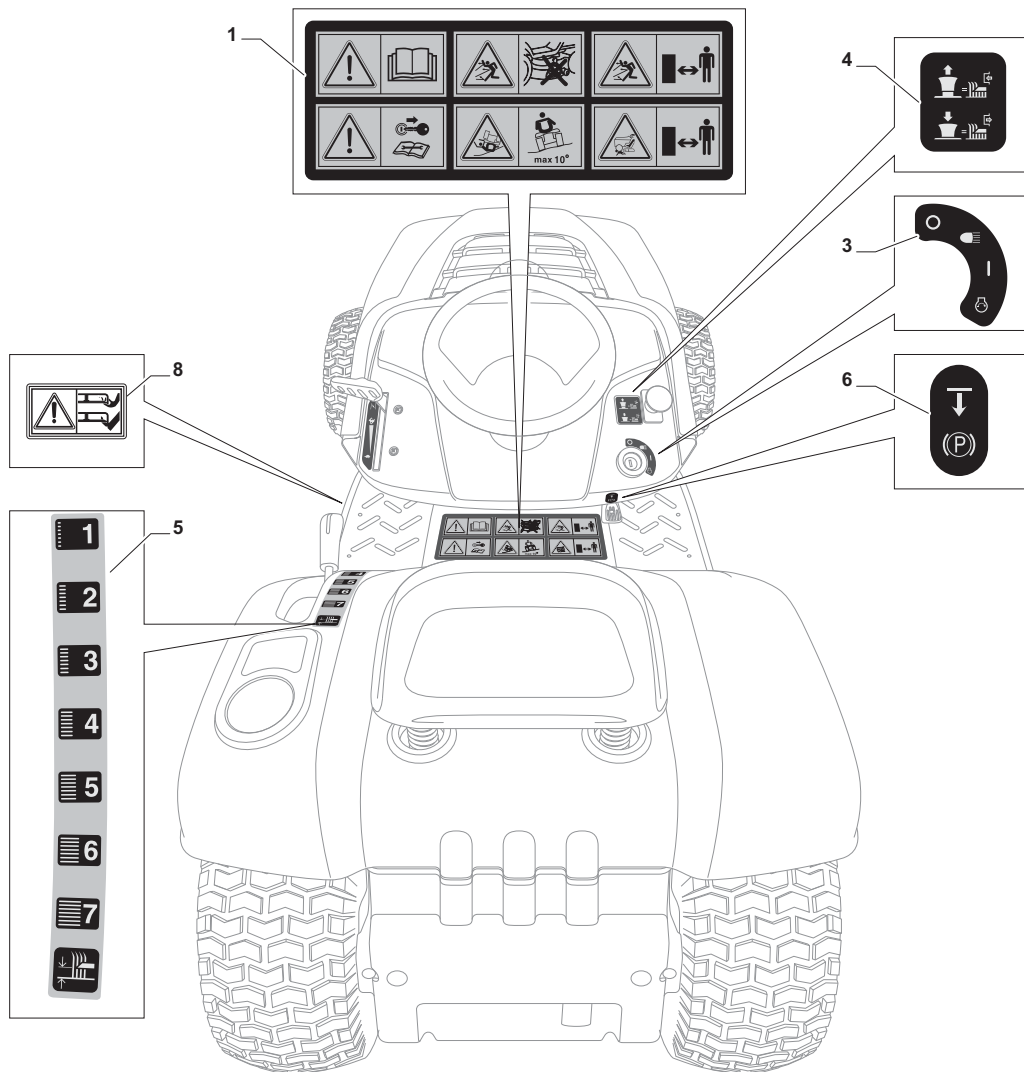

Labels

POSITION	CODE	Q.TY	DESCRIPTION	NOTES
1	114362365/1	1	Label	
3	114363699/0	1	Label	
4	14361438/0	1	Label	
5	114363701/0	1	Label	
6	114363700/0	1	Label	
8	114356699/1	1	Label