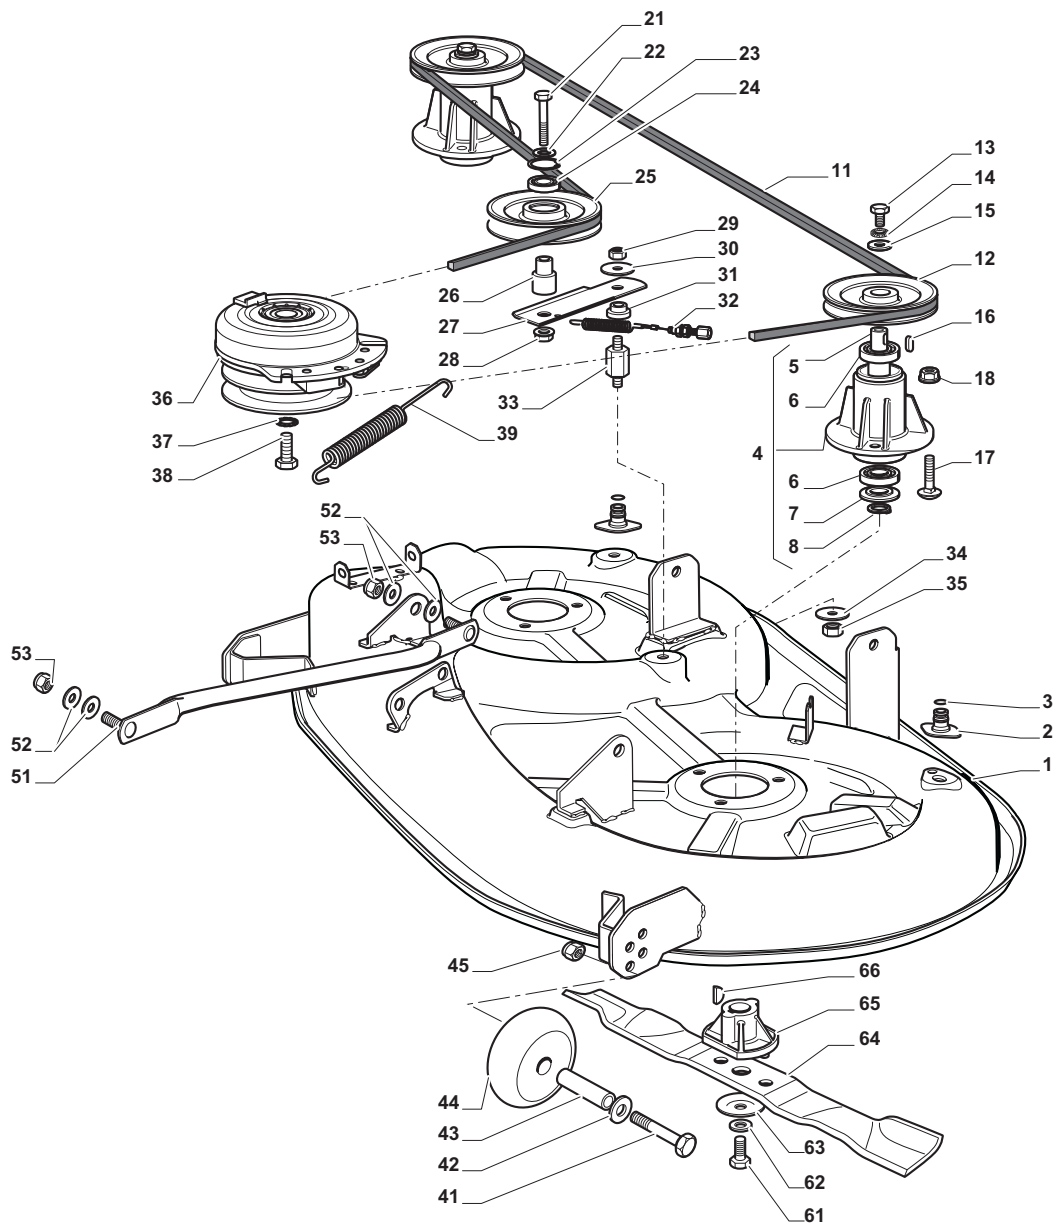

Cutting Plate				
POSITION	CODE	Q.TY	DESCRIPTION	NOTES
1	382564209/0	1	Plate	
2	325033086/0	2	Water Hose Connection	
3	19035000/0	2	O Ring	
4	382207204/0	2	Flange Ass.Y	
5	125020804/0	2	Shaft	
6	119216047/0	4	Bearing	
7	25160501/0	2	Dust Cover	
8	12609260/0	2	Seeger	
11	135061504/0	1	Belt	
12	25601571/0	2	Pulley	
13	12793102/0	2	Screw	
14	12540260/0	2	Washer	
15	25670007/0	2	Washer	
16	12139480/0	2	Key	
17	12818690/0	6	Screw	
18	12154210/0	6	Nut	
21	12691400/0	1	Screw	
22	12524010/0	1	Washer	
23	12610800/0	1	Snap Ring	
24	119216048/0	1	Bearing	
25	125601586/0	1	Pulley	
26	125160052/0	1	Spacer	
27	325318232/0	1	Lever	
28	12293201/0	1	Nut	
29	12155020/0	1	Nut	
30	125670022/0	1	Washer	
31	125040635/0	1	Bush	
32	82004618/0	1	Wire	
33	125160049/0	1	Spacer	
34	12523080/0	1	Washer	
35	12156602/0	1	Nut	
36	118399063/0	1	Clutc	
37	12543000/0	1	Washer	
38	12737320/0	1	Screw	
39	125430277/0	1	Spring	
41	12692050/0	2	Screw	
42	12523060/0	2	Washer	
43	25510072/0	2	Spacer	
44	82700001/0	2	Anti Scalp Wheel Ø 100	
45	12293201/0	2	Nut	
51	382000565/0	2	Equalizer Rod	
52	25670008/1	8	Washer	
53	12156602/0	4	Nut	
61	12735694/0	2	Screw	
62	12523080/0	2	Washer	
63	22160400/0	2	Elastic Washer	
64	82004346/0	2	Blade	
65	25463200/0	2	Blade Hub	
66	12139100/0	2	Feather