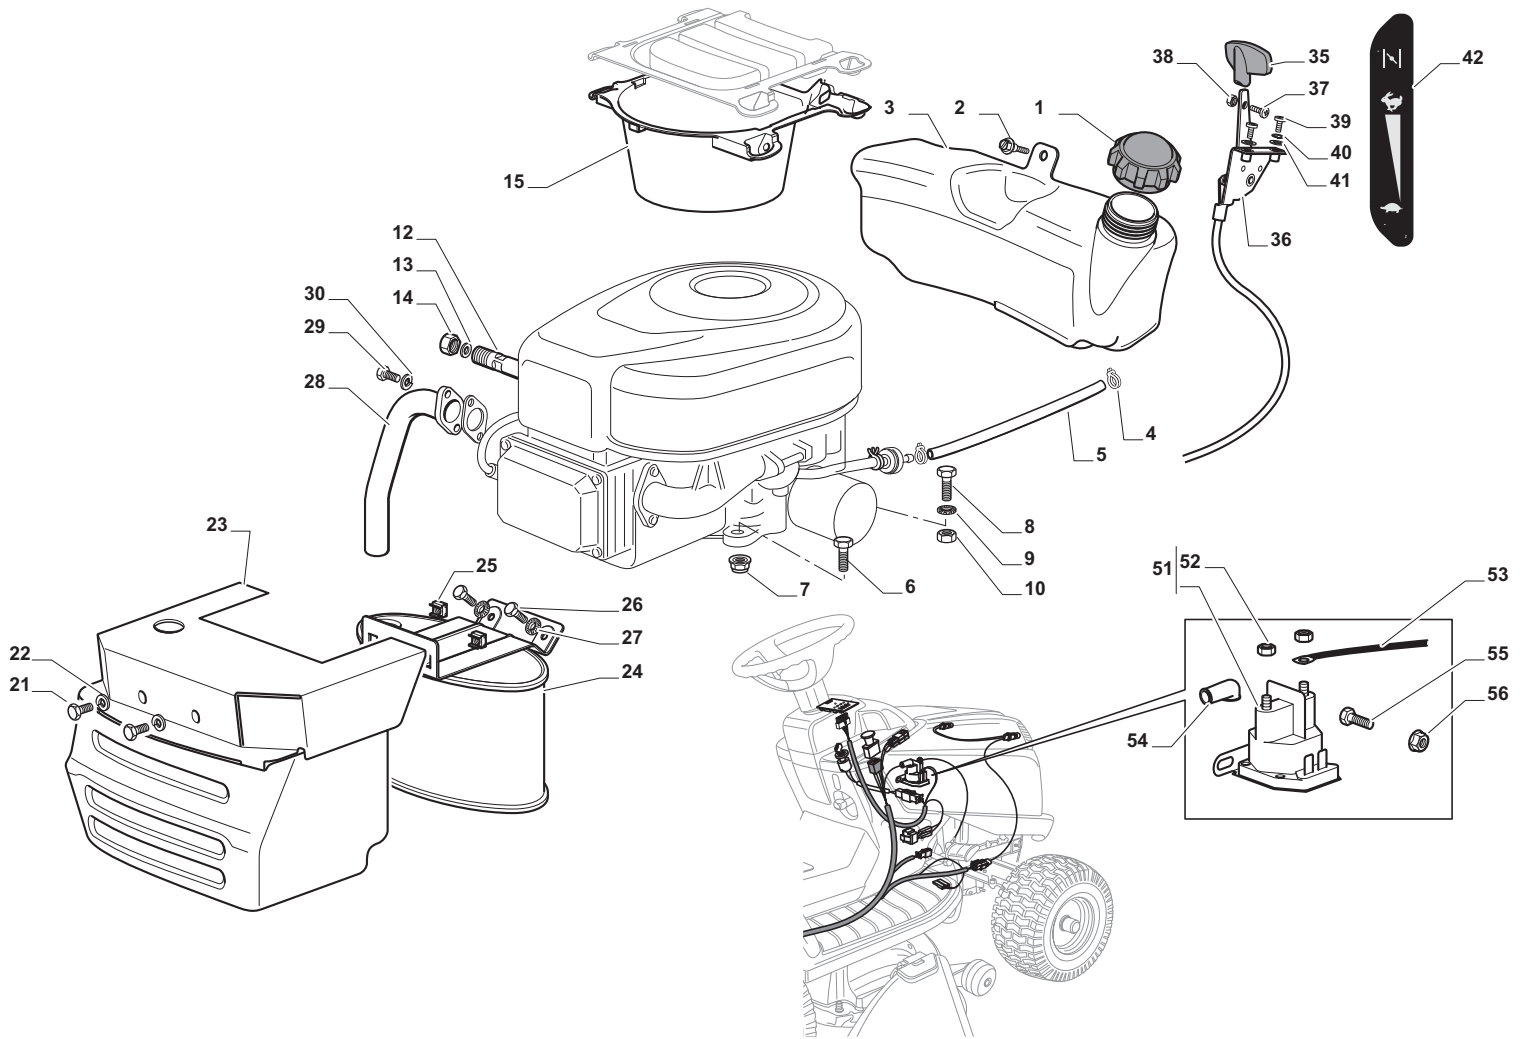

Engine - B&S 15.5 - 16.5 - 17.5 - 18.5 HP

POSITION	CODE	Q.TY	DESCRIPTION	NOTES
1	25795001/1	1	Cap	
2	125943010/0	4	Screw	
3	325735126/0	1	Tank	
4	18375051/1	2	Fair Led	
5	25869057/0	1	Connecting Tube (1000 Mm)	
6	112735108/1	3	Screw	
7	12154210/0	3	Nut	
8	12691115/0	1	Screw	
9	12540260/0	1	Washer	
10	12154210/0	1	Nut	
12	25598050/0	1	Oil Discharge Extension	
13	18401001/1	1	Oil Seal	
14	18737849/0	1	Oil Cap	
15	325108044/1	1	Conveyor	
21	12792611/0	2	Screw	
22	12540260/0	2	Washer	
23	382598047/0	1	Muffler Protection	
24	182750010/0	1	Muffler	
25	12360425/0	2	Nut (Mech.)	
26	12792611/0	2	Screw	
27	12540260/0	2	Washer	
28	18738206/0	1	Exhaust Tube	
29	12737450/0	2	Screw	
30	12540260/0	2	Washer	
35	325394531/0	1	Knob	
36	82000200/1	1	Accelerator	
37	112726389/0	1	Screw	
38	12290800/0	1	Nut	
39	112726389/0	2	Screw	
40	12540020/0	2	Washer	
41	12521310/0	2	Washer	
42	114363697/0	1	Label	
51	18736111/0	1	Starter Relay	
52	12360352/0	2	Nut	
53	25065002/0	1	Cable	
54	18564864/1	1	Protection	
55	12790781/0	1	Screw	
56	12154510/0	2	Nut