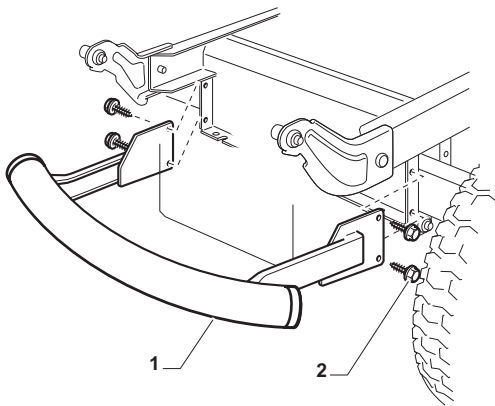

Optionals On Request

POSITION	CODE	Q.TY	DESCRIPTION	NOTES
1	382869038/0	1	Muffler Protection	
2	125943008/0	4	Screw	
5	382650211/0	2	Stiffening	
6	382033111/0	1	Rod	
7	12155000/0	2	Nut	
8	25510021/1	1	Pin	
9	24487999/0	1	Cotter Pin	
11	325140099/0	1	Deflector	
12	125510111/0	1	Pin	
13	24487998/0	1	Cotter Pin