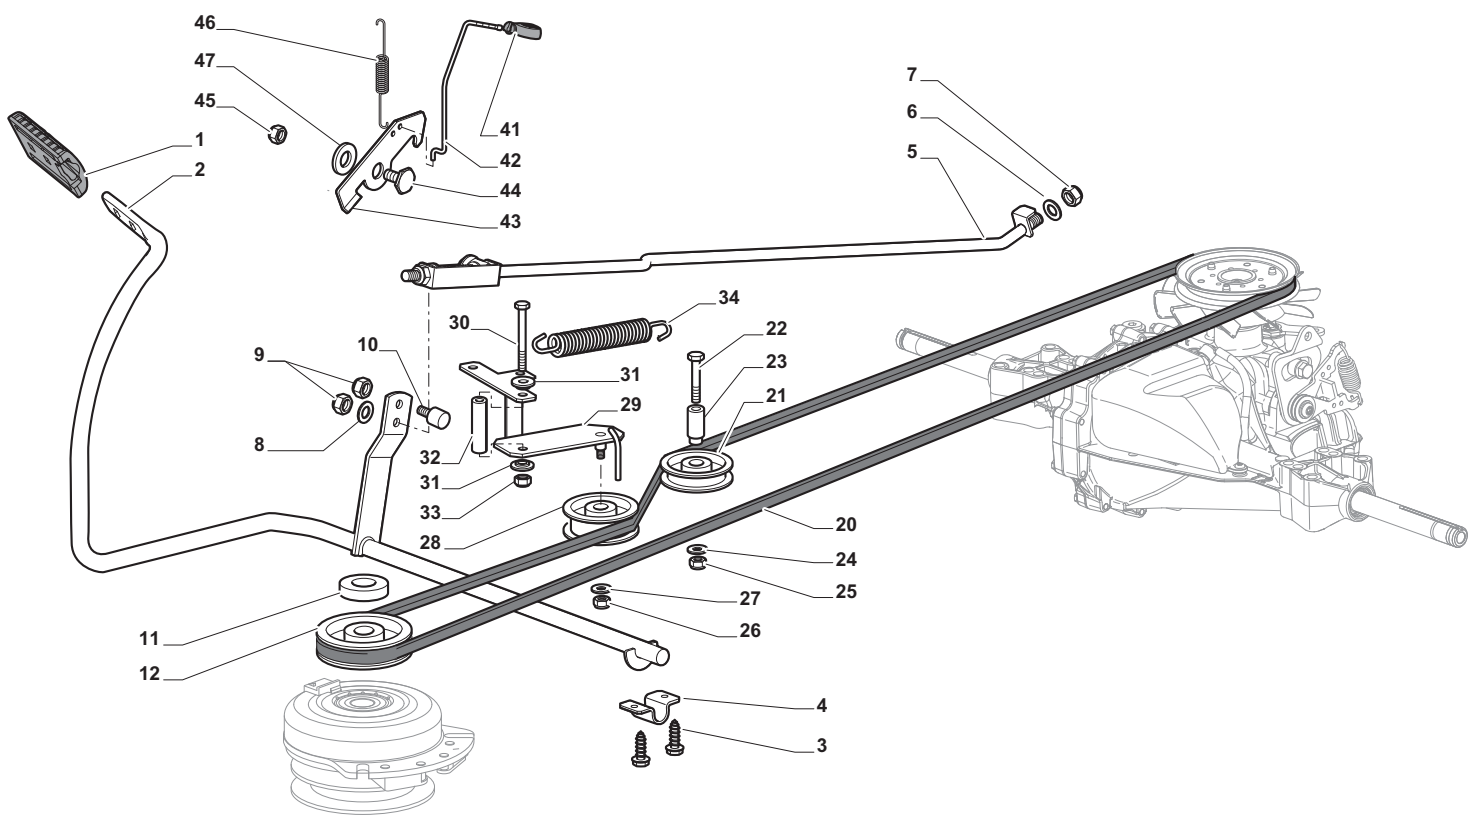

Brake And Gearbox Controls

POSITION	CODE	Q.TY	DESCRIPTION	NOTES
1	325110409/0	1	Clamp Cover	
2	382000575/0	1	Pedal	
3	12735599/0	4	Screw	
4	325547231/0	2	Plate	
5	382000576/0	1	Rod	
6	12521360/0	1	Washer	
7	12156602/0	1	Nut	
8	25670011/0	1	Washer	
9	12155000/0	2	Nut	
10	125510116/0	1	Pin	
11	25160021/0	1	Spacer	
12	125601577/0	1	Pulley	
20	135062003/0	1	Belt	
21	25601555/0	1	Pulley	
22	12691400/0	1	Screw	
23	125160051/0	1	Spacer	
24	12523060/0	1	Washer	
25	12155000/0	1	Nut	
26	12155000/0	1	Nut	
27	12523060/0	1	Washer	
28	25601554/0	1	Pulley	
29	382318245/0	1	Lever	
30	12691600/0	1	Screw	
31	25038002/1	2	Bush	
32	25160027/0	1	Spacer	
33	12155000/0	1	Nut	
34	125430262/0	1	Spring	
41	325394534/0	1	Knob	
42	125033083/0	1	Rod	
43	325253011/1	1	Hook	
44	22524970/2	1	Pin	
45	12155000/0	1	Nut	
46	25430213/0	1	Spring	
47	12523060/0	1	Washer