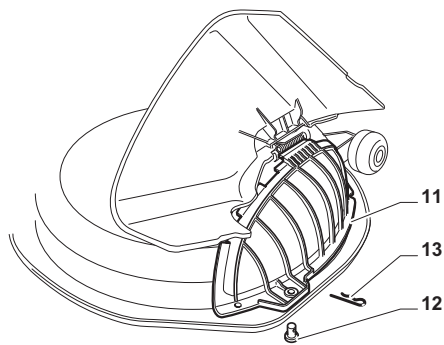

Optionals On Request

POSITION	CODE	Q.TY	DESCRIPTION	NOTES
1	382869038/0	1	Muffler Protection	
2	125943008/0	4	Screw	
5	382650211/0	2	Stiffening	
6	382033111/0	1	Rod	
7	12155000/0	2	Nut	
8	25510021/1	1	Pin	
9	24487999/0	1	Cotter Pin	
11	325140099/0	1	Deflector	
12	125510111/0	1	Pin	
13	24487998/0	1	Cotter Pin