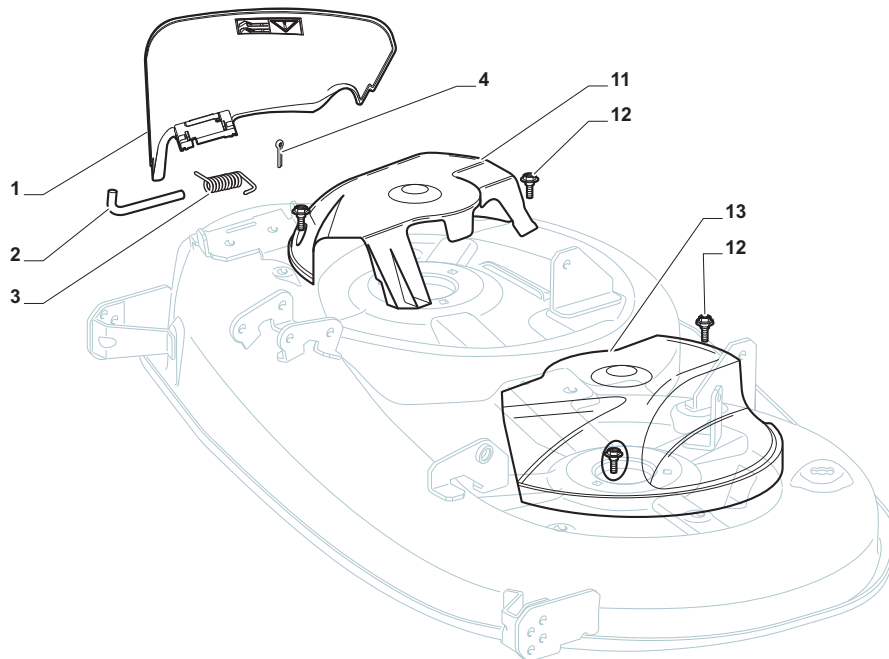

Guards

POSITION	CODE	Q.TY	DESCRIPTION	NOTES
1	325600077/1	1	Exit Protection	
2	25510073/0	1	Pin	
3	125430242/1	1	Spring	
4	12141418/0	1	Cotter Pin	
11	325600078/0	1	Case	
12	125943006/0	4	Screw	
13	325600079/0	1	Case