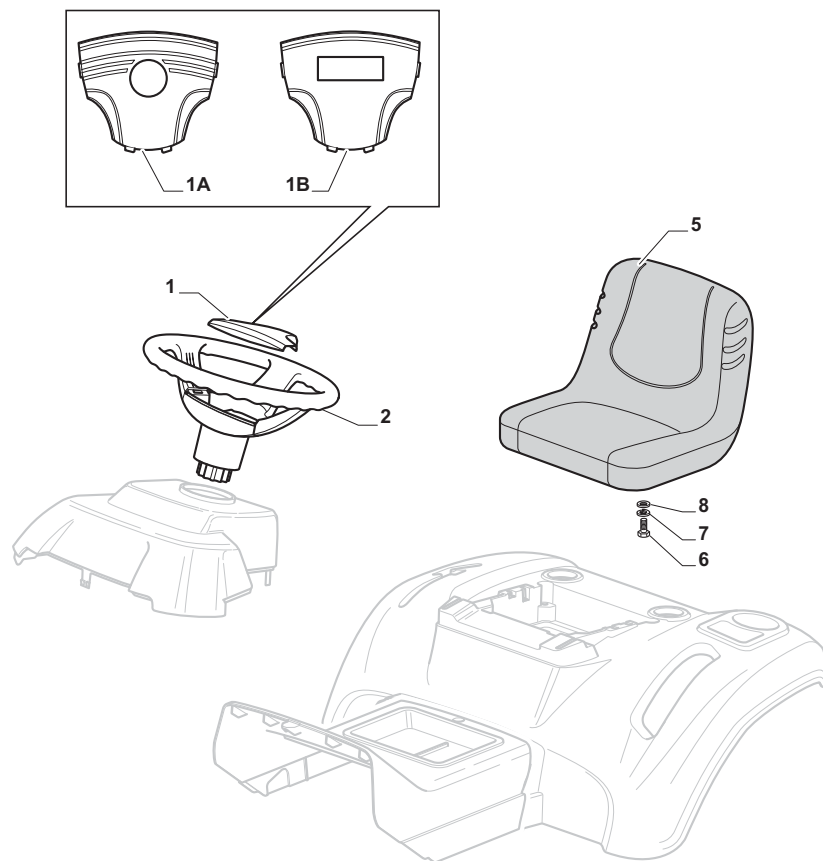

Seat & Steering Wheel

POSITION	CODE	Q.TY	DESCRIPTION	NOTES
1A	325580503/0	1	Steering Plate	
1B	325580504/0	1	Steering Plate	
2	325961219/0	1	Steering Wheel	
5	25722463/0	1	Seat	
6	12792611/0	4	Screw	
7	12540260/0	4	Washer	
8	12523060/0	4	Washer