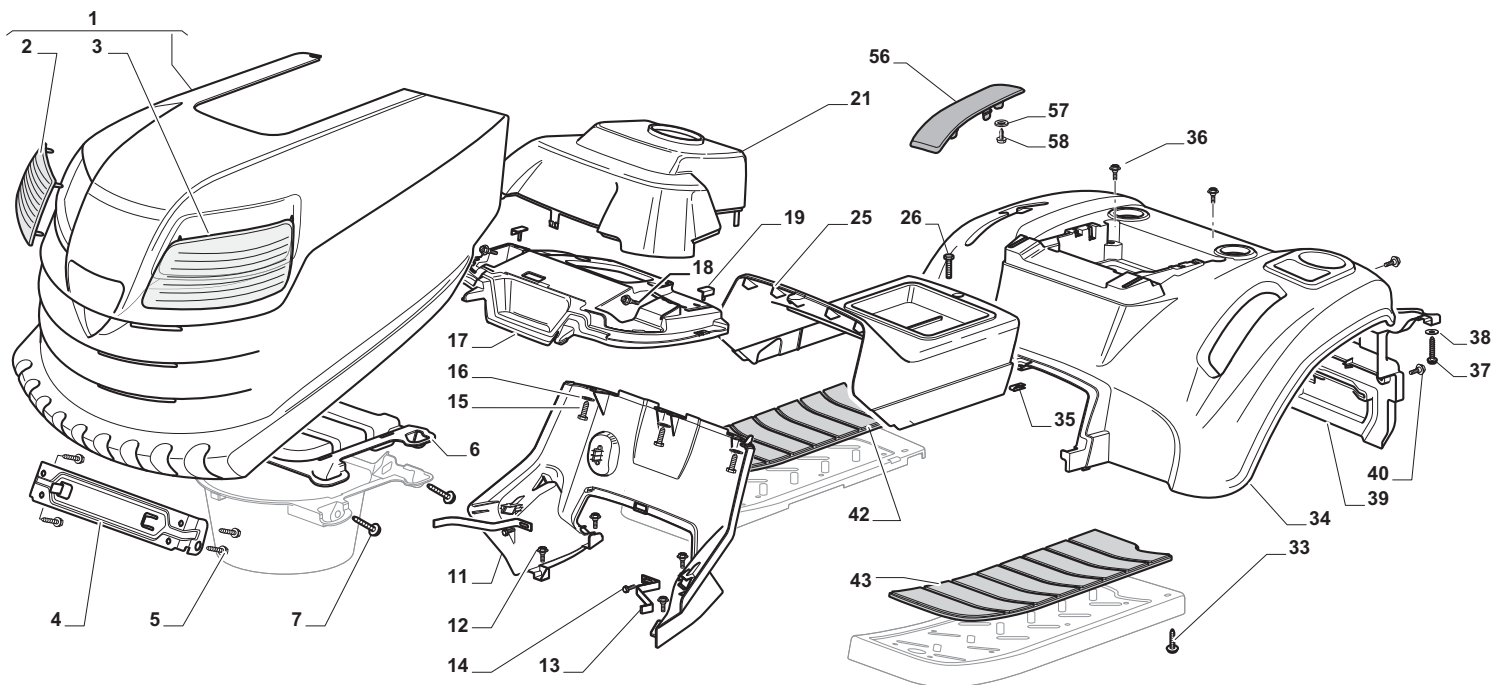

Genuine Spare Parts

www.stiga.com

ESTATE TORNADO HST 17

- Use GLOBAL GARDEN PRODUCT Genuine Spare Parts specified in the parts list for repair and/or replacement.
- The contents described in the parts list may change due to improvement.
- The drawings of the spare parts are only indicative and might not represent the part in question exactly.
- The indications "right" - "left" - "front" - "rear" refer to the position of the operator when using the machine.
- When placing orders of parts for repair and/or replacement, make sure that the illustrated parts list is the one applying to the machine's year of manufacture, as shown on the identification plate attached to the machine.

Body				
POSITION	CODE	Q.TY	DESCRIPTION	NOTES
1	382076955/0	1	Engine Hood Yellow	
2	325410887/0	1	Right Grill	
3	325410888/0	1	Left Grill	
4	325785317/0	1	Engine Hood Support	
5	12735403/0	4	Screw	
6	325263302/1	1	Air Intake Grill	
7	112728692/0	4	Screw	
11	325785298/0	1	Dashboard Support	
12	125943010/0	4	Screw	
13	325270325/0	2	Guide	
14	12735599/0	2	Screw	
15	112735406/0	3	Screw	
16	12523040/0	3	Washer	
17	325120202/1	1	Dashboard	
18	125943010/0	2	Screw	
19	325260003/0	2	Grommet	
21	325120203/0	1	Cover	
25	325110396/1	1	Cover, Yellow	
26	125943010/0	1	Screw	
33	112735406/0	4	Screw	
34	325110399/0	1	Wheels Cover, Yellow	
35	112437506/0	1	Plate	
36	125943010/0	2	Screw	
37	112735406/0	2	Screw	
38	12523040/0	2	Washer	
39	325547208/1	1	Plate	
40	125943010/0	2	Screw	
42	325110384/0	1	Right Footboardcover	
43	325110385/0	1	Left Footboard Cover	
56	325207190/0	1	Cover	
57	12523050/0	4	Washer	
58	12735403/0	2	Screw	