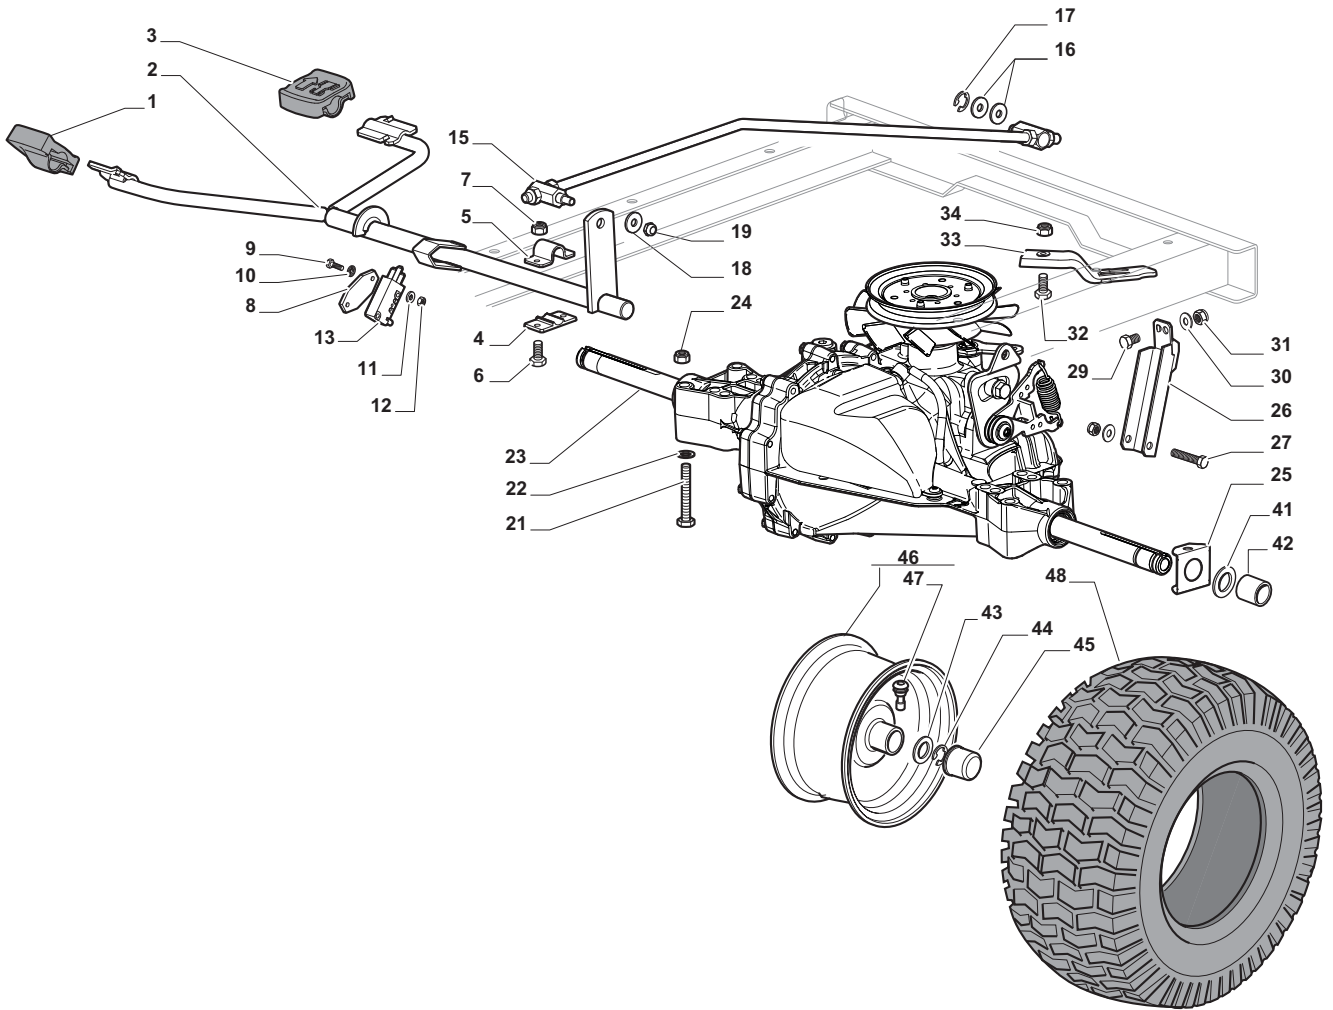

Transmission				
POSITION	CODE	Q.TY	DESCRIPTION	NOTES
1	25110274/0	1	Clamp Cover Front	
2	382000574/0	1	Drive Pedal	
3	25110331/0	1	Clamp Cover Rear	
4	325785350/0	2	Support	
5	325547231/0	2	Plate	
6	12791213/1	4	Screw	
7	12154510/0	4	Nut	
8	27546019/0	1	Plate	
9	12735602/0	2	Screw	
10	12540020/0	2	Washer	
11	12581100/0	2	Grower	
12	12290791/0	2	Nut	
13	19410609/0	1	Microswitch	
15	382000573/1	1	Rod	
16	25670011/0	2	Washer	
17	12000955/0	1	Snap Ring	
18	12523040/0	1	Washer	
19	12154510/0	1	Nut	
21	12691600/0	4	Screw	
22	12521350/0	4	Washer	
23	118400919/2	1	Rear Axle (Hydro-Gear T2-ADBF-2X3C-17X1)	
24	12155000/0	4	Nut	
25	325670026/0	2	Washer	
26	325785349/1	1	Support	
27	12691700/0	1	Screw	
29	12792611/0	1	Screw	
30	12523060/0	2	Washer	
31	12155000/0	2	Nut	
32	12791213/1	1	Screw	
33	325318251/0	1	Lever	
34	12154510/0	1	Nut	
41	25670005/1	2	Washer	
42	125160055/0	2	Spacer	
43	25670005/1	6	Washer	
44	12001010/0	2	Snap Ring	
45	322110233/0	2	Hub Cover	
46	382000597/0	2	Rimm	
47	25950000/0	2	Valve	
48	125590015/0	2	Shoe