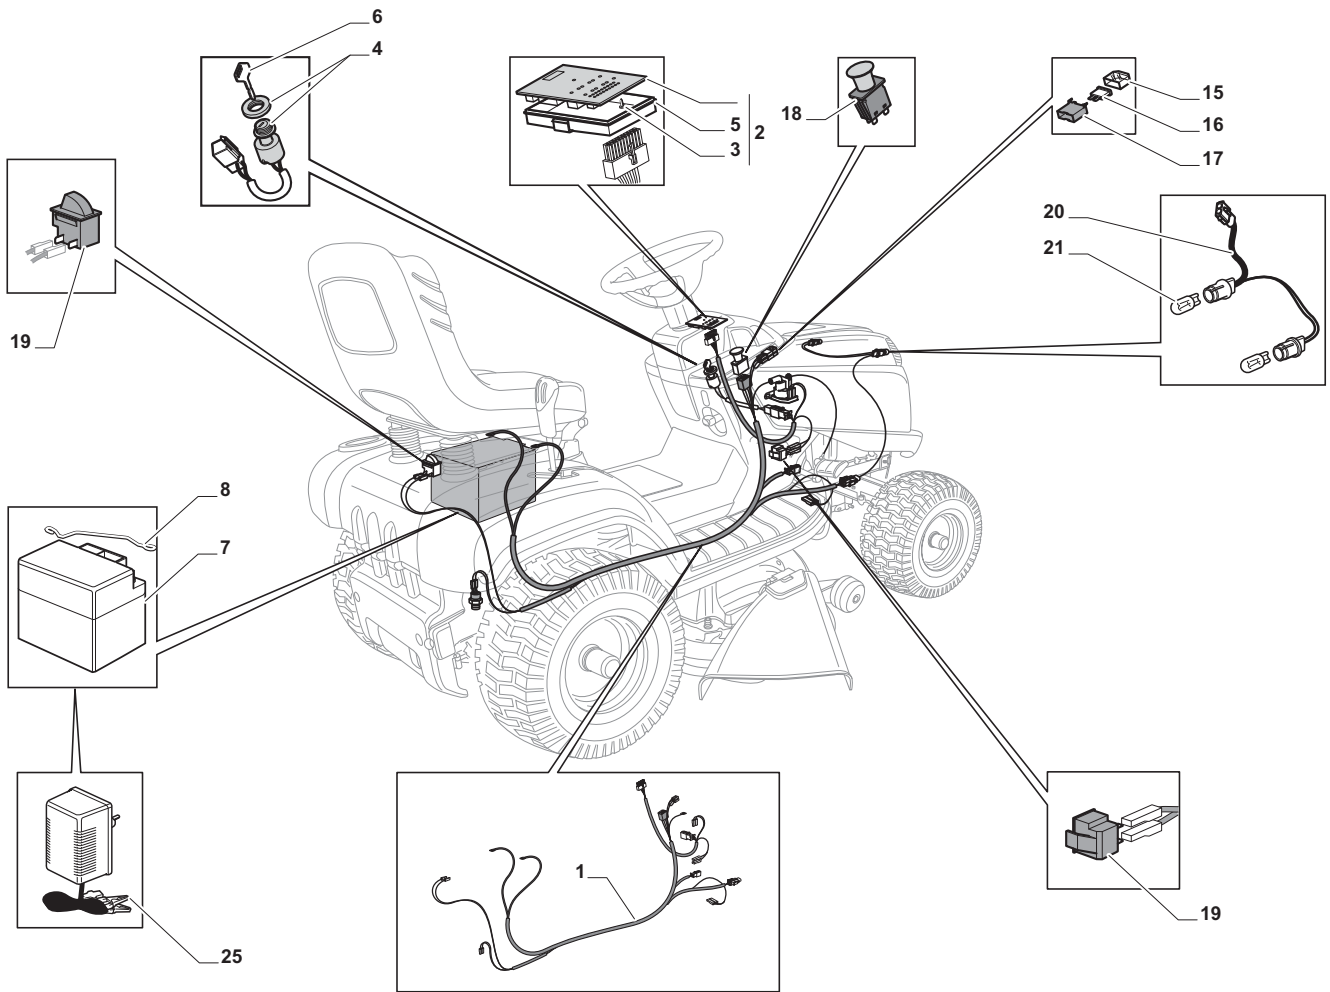

Electrical Parts				
POSITION	CODE	Q.TY	DESCRIPTION	NOTES
1	182040158/0	1	Cables Ass.Y	
1	182040157/0	1	Cables Ass.Y (Honda)	
2	125722433/0	1	Electronic Card (GGP)	
2	382722429/0	1	Electronic Card (B&S - Honda)	
3	12735101/0	1	Screw	
4	118450075/0	1	Starting Switch	
5	325600080/0	1	Card Protection	
6	118210023/0	1	Starting Key	
7	18120002/1	1	Battery	
8	125430265/0	1	Spring	
15	33215000/0	2	Cover	
16	33340040/0	1	Fuse 10A	
16	33340036/0	1	Fuse 25 A	
17	33500007/0	2	Fuse Carrier	
18	118450074/0	1	Clutch Switch	
19	119410613/0	2	Micro	
20	82040073/0	1	Cable	
21	18459100/0	2	Farilamp For Lights	
25	182180090/0	1	Battery Charger	
25	182180091/0	1	Battery Charger (U.K.)